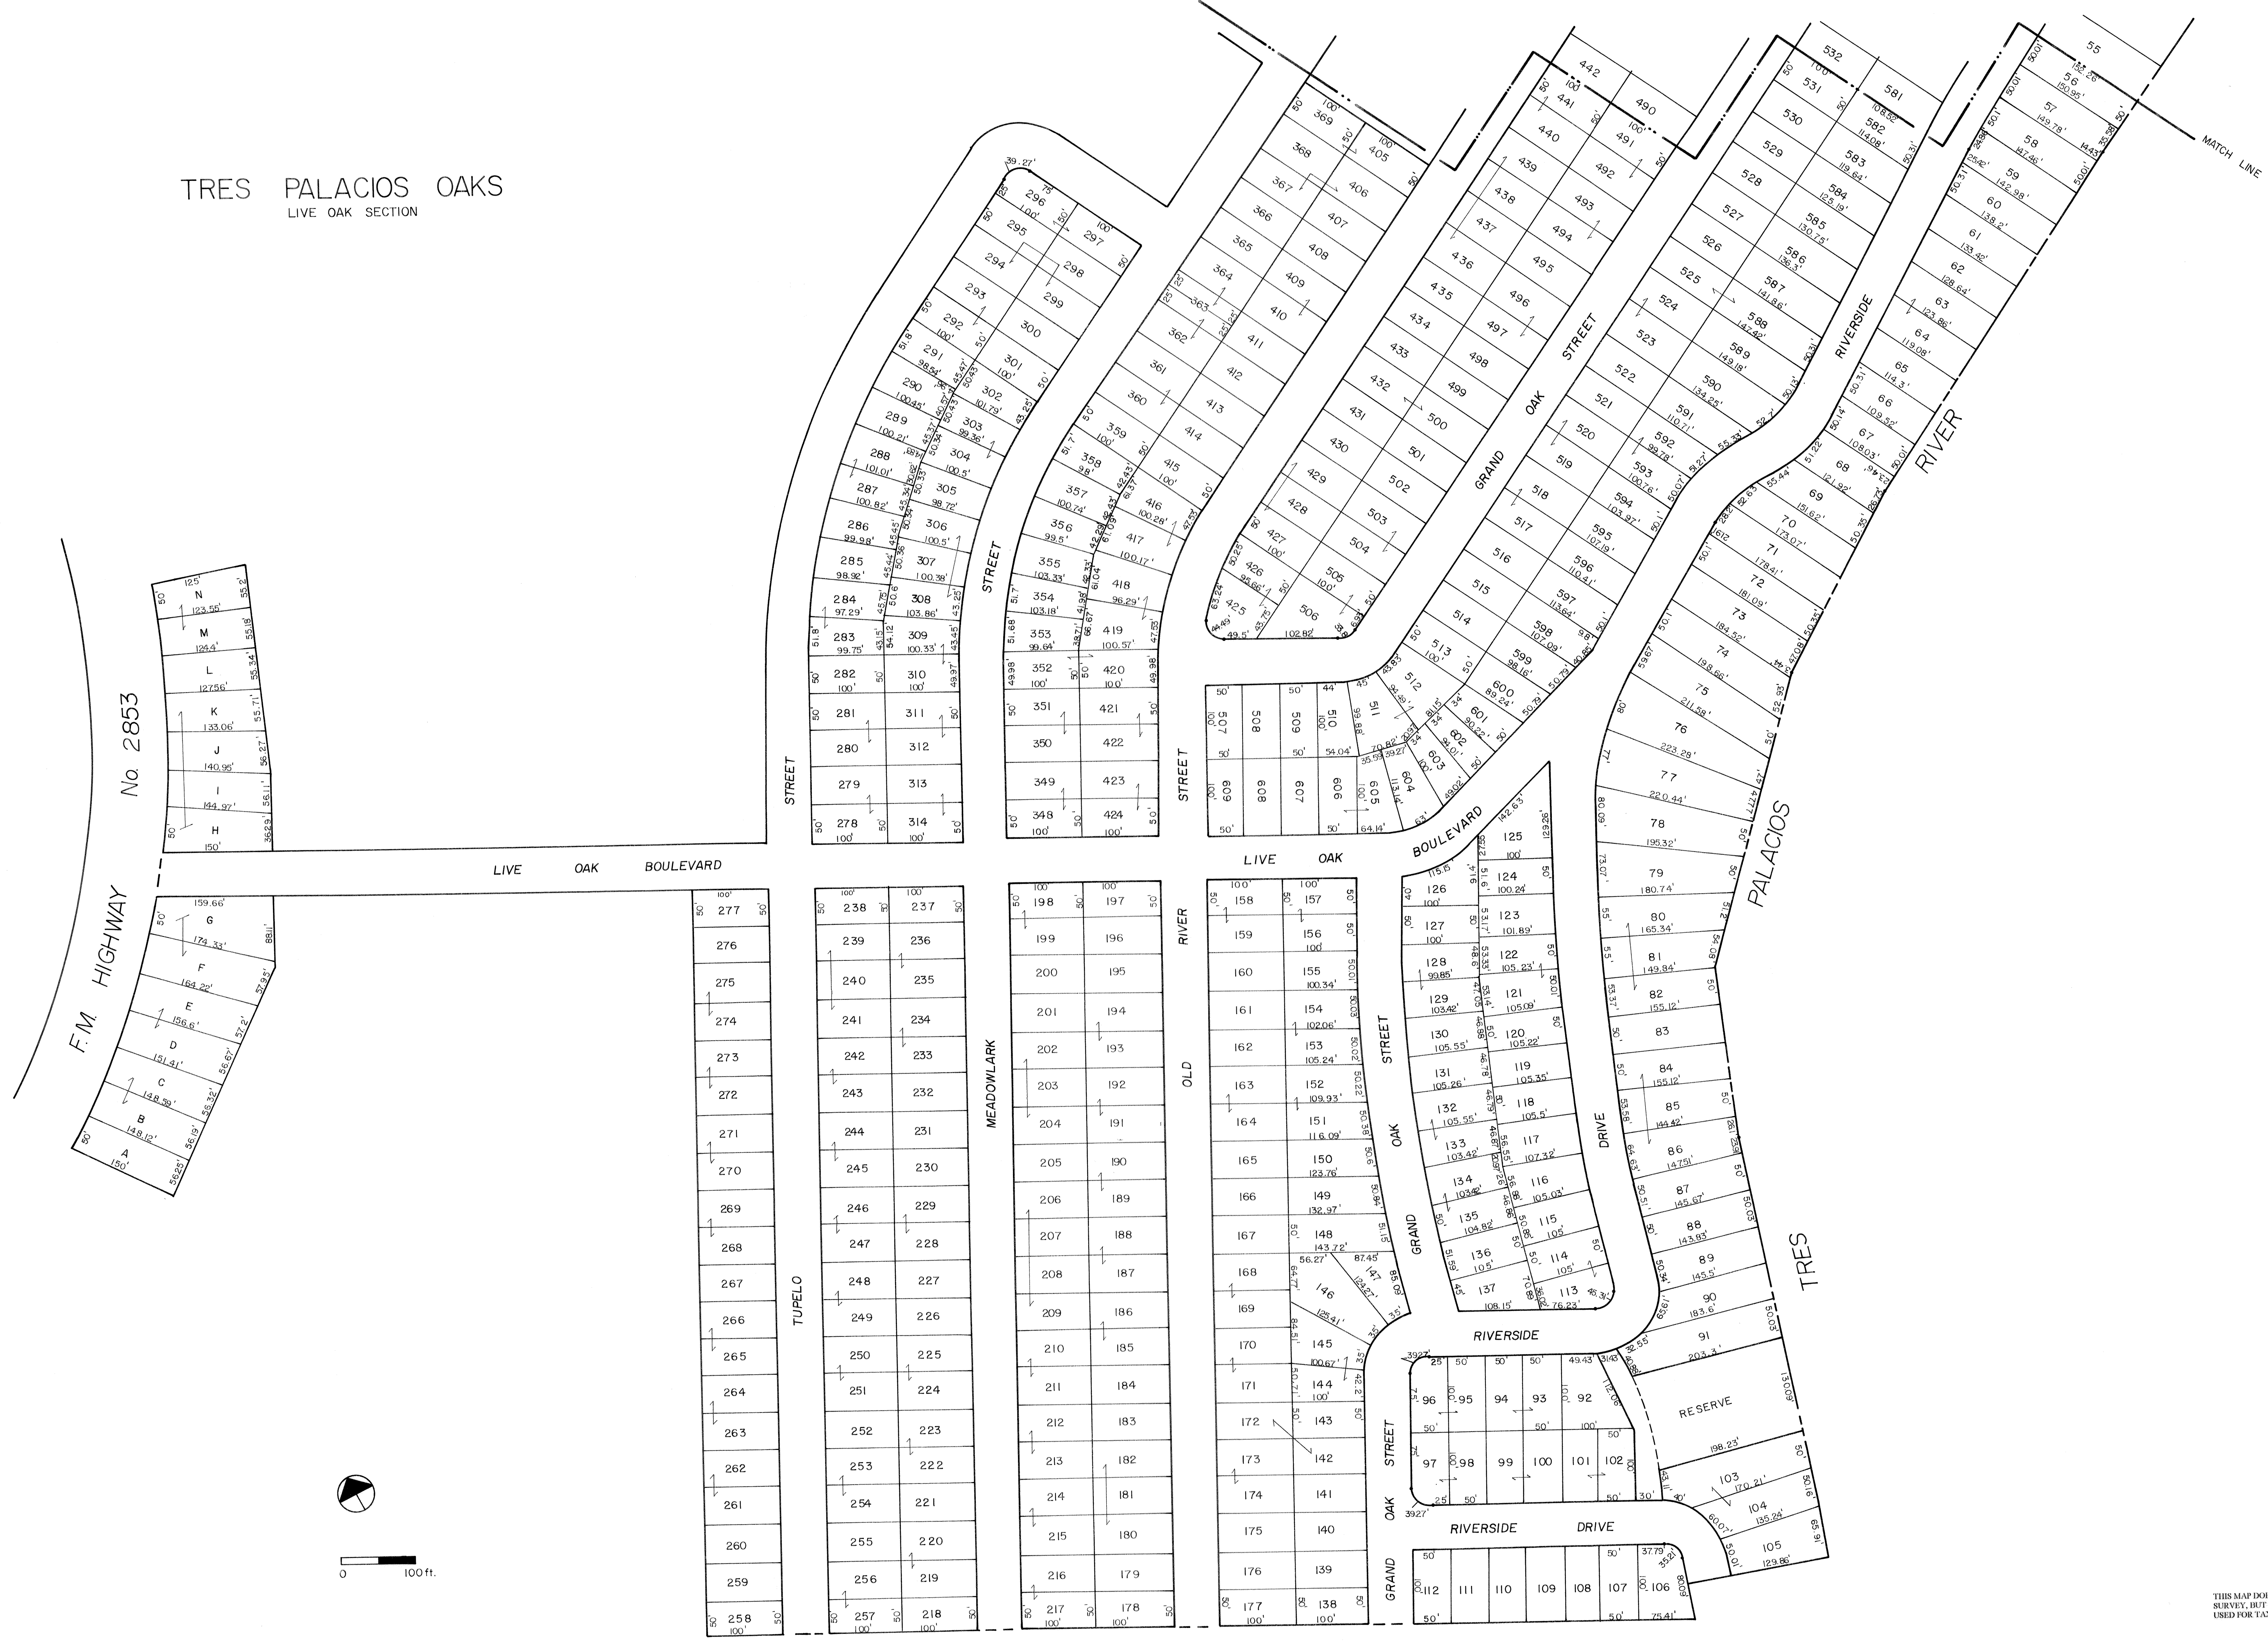

TRES PALACIOS OAKS
LIVE OAK SECTION

No. 2853

F.M. HIGHWAY

LIVE OAK BOULEVARD

STREET

MEADOWLARK

TUPELO

OLD RIVER

LIVE OAK

STREET

RIVERSIDE DRIVE

PALACIOS

TRES

MATCH LINE

0 100 ft.

THIS MAP DOES NOT REFLECT AN ACTUAL ON THE GROUND SURVEY, BUT MERELY REFLECTS PROPERTY LOCATION USED FOR TAXING PURPOSES.